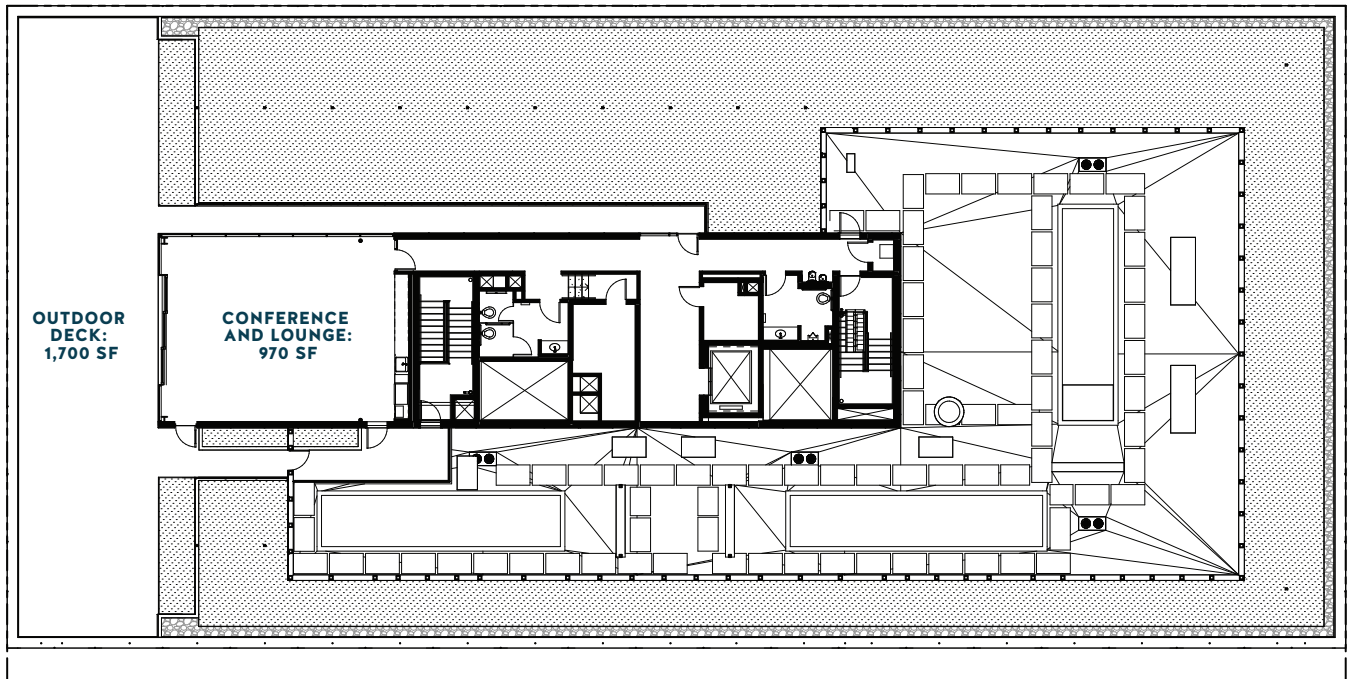

CANVAS

At Press Blocks

PENTHOUSE AMENITY

OUTDOOR DECK: APPROX. 1,700 SF
CONFERENCE AND LOUNGE: APPROX. 970 SF

FOR LEASING INFORMATION

Andrew Rosengarten

Licensed in OR
+1 503 972 8097
andrew.rosengarten@am.jll.com